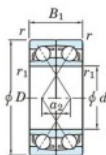

Deep groove ball bearing single row 7214-CDF-JTEKT - 7214-CDF-JTEKT

<https://www.123bearing.co.uk/bearing-housing/deep-groove-bearing/single-row/7214-cdf-jtekt>

Boundary dimensions

Angular ball bearings Face to face (DF)

Bearing No.	Boundary dimensions (mm)						Basic load ratings (kN)		Fatigue load limit (kN)		Limiting speeds (min-1)
	d	D	B	r (min)	r1 (min)	Cr	Co*	C10	f0		
7214CDF	70	125	48	1.5	1	168	138	8.9	14.6	5300	

PRODUCT FEATURES

Brand	JTEKT
N° Ean13	3616060650207
Inside diameter	70 mm
Outside diameter	125 mm
Thickness	48 mm
Limiting speed	5300 rpm
Dynamic load	168 kN
Static load	138 kN
Packaging	1

contact@123bearing.co.uk