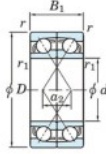

Deep groove ball bearing single row 7214-BDF-JTEKT - 7214-BDF-JTEKT

<https://www.123bearing.co.uk/bearing-housing/deep-groove-bearing/single-row/7214-bdf-jtekt>

Boundary dimensions

Angular ball bearings face to face (DF)

Bearing No.	Boundary dimensions(mm)					Basic load ratings(kN)		Fatigue load limit(kN)	factor	Limiting speeds(min-1)
	d	D	B	r (mm)	r1 (mm)	C _r	C _{0r}			
7214BDF	70	125	48	1.5	1	140	116	6.75	-	2900

PRODUCT FEATURES

Brand	JTEKT
N° Ean13	3616060650184
Inside diameter	70 mm
Outside diameter	125 mm
Thickness	48 mm
Limiting speed	2900 rpm
Dynamic load	140 kN
Static load	116 kN
Packaging	1

contact@123bearing.co.uk

02038 087 274