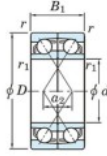

Deep groove ball bearing single row 7313-BDF-JTEKT - 7313-BDF-JTEKT

<https://www.123bearing.co.uk/bearing-housing/deep-groove-bearing/single-row/7313-bdf-jtekt>

Boundary dimensions

Regular ball bearings Face to face (DF)

Bearing No.	Boundary dimensions(mm)						Basic load ratings(kN)		Fatigue load limit(kN)	factor	Limiting speeds(min-1)
	d	D	B	r1(mm)	r2(mm)	r	Cr	Cor			
7313BDF	65	140	66	2.1	1.1		207	151	9.7	-	2800

PRODUCT FEATURES

Brand	JTEKT
N° Ean13	4549250201165
Inside diameter	65 mm
Outside diameter	140 mm
Thickness	66 mm
Limiting speed	2800 rpm
Dynamic load	207 kN
Static load	151 kN
Packaging	1

contact@123bearing.co.uk

02038 087 274