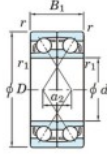

Deep groove ball bearing single row 7213-CDF-JTEKT - 7213-CDF-JTEKT

<https://www.123bearing.co.uk/bearing-housing/deep-groove-bearing/single-row/7213-cdf-jtekt>

Boundary dimensions

Angular ball bearings Face to face (DF)

Bearing No.	Boundary dimensions(mm)					Basic load ratings(kN)		Fatigue load factor		Limiting speeds(min-1)
	d	D	B	r (min)	r1 (min)	C _r	C _{0r}	f ₀	Grease lub.	
7213CDF	65	120	46	1.5	1	155	125	8.1	14.6	5600

PRODUCT FEATURES

Brand	JTEKT
N° Ean13	3616060650146
Inside diameter	65 mm
Outside diameter	120 mm
Thickness	46 mm
Limiting speed	5600 rpm
Dynamic load	155 kN
Static load	125 kN
Packaging	1

contact@123bearing.co.uk