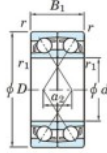

## Deep groove ball bearing single row 7213-DF-JTEKT - 7213-DF-JTEKT

<https://www.123bearing.co.uk/bearing-housing/deep-groove-bearing/single-row/7213-df-jtekt>

Boundary dimensions

4 balls bearing Face to face (DF)

Bearing No.	Boundary dimensions(mm)					Basic load ratings(kN)		Fatigue load limit(kN) C <sub>u</sub>	factor f <sub>0</sub>	Limiting speeds(min-1) Grease lub.
	d	D	B	r <sub>1</sub> (min)	r <sub>1</sub> (min)	C <sub>r</sub>	C <sub>0r</sub>			
7213DF	65	120	46	1.5	1	143	116	7.1	-	4100

### PRODUCT FEATURES

Brand	JTEKT
N° Ean13	3616060650139
Inside diameter	65 mm
Inside diameter	2.559" inch
Outside diameter	120 mm
Outside diameter	4.724" inch
Thickness	46 mm
Thickness	1.811" inch
Limiting speed	4100 rpm
Dynamic load	143 kN
Static load	116 kN
Packaging	1