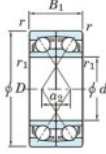

Deep groove ball bearing single row 7213-BDF-JTEKT - 7213-BDF-JTEKT

<https://www.123bearing.co.uk/bearing-housing/deep-groove-bearing/single-row/7213-bdf-jtekt>

Boundary dimensions

Angular ball bearings Face to face (DF)

Bearing No.	Boundary dimensions (mm)					Basic load ratings (kN)		Fatigue load limit (kN)	factor	Limiting speeds (min-1)
	d	D	B	r (min)	r1 (min)	Cr	Cor			
7213BDF	65	120	46	1.5	1	129	105	6.15	-	3100

PRODUCT FEATURES

Brand	JTEKT
N° Ean13	4549250271656
Inside diameter	65 mm
Outside diameter	120 mm
Thickness	46 mm
Limiting speed	3100 rpm
Dynamic load	129 kN
Static load	105 kN
Packaging	1

contact@123bearing.co.uk

02038 087 274