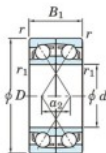

## Deep groove ball bearing single row 7311-BDF-JTEKT - 7311-BDF-JTEKT

<https://www.123bearing.co.uk/bearing-housing/deep-groove-bearing/single-row/7311-bdf-jtekt>

Boundary dimensions

Angular ball bearings Face to face (DF)

Bearing No.	Boundary dimensions (mm)					Basic load ratings (kN)		Fatigue load limit (kN)	factor	Limiting speeds (min-1)
	d	D	B	r (min)	r1 (min)	Cr	Co*			
7311BDF	55	120	58	2	1	160	113	7.4	-	3200

## PRODUCT FEATURES

Brand	JTEKT
N° Ean13	4549250200564
Inside diameter	55 mm
Outside diameter	120 mm
Thickness	58 mm
Limiting speed	3200 rpm
Dynamic load	160 kN
Static load	113 kN
Packaging	1

[contact@123bearing.co.uk](mailto:contact@123bearing.co.uk)