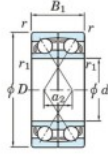

## Deep groove ball bearing single row 7211-CDF-JTEKT - 7211-CDF-JTEKT

<https://www.123bearing.co.uk/bearing-housing/deep-groove-bearing/single-row/7211-cdf-jtekt>

Boundary dimensions

Angular ball bearings Face to face (DF)

Bearing No.	Boundary dimensions(mm)					Basic load ratings(kN)		Fatigue load factor		Limiting speeds(min-1)
	d	D	B	r (min)	r1 (min)	Cr	Cor	f0	f0	Grease lub.
7211CDF	55	100	42	1.5	1	112	86.1	5.6	14.6	6700

### PRODUCT FEATURES

Brand	JTEKT
N° Ean13	3616060650023
Inside diameter	55 mm
Outside diameter	100 mm
Thickness	42 mm
Limiting speed	6700 rpm
Dynamic load	112 kN
Static load	86.1 kN
Packaging	1

[contact@123bearing.co.uk](mailto:contact@123bearing.co.uk)