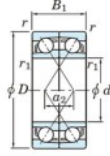

Deep groove ball bearing single row 7310-DF-JTEKT - 7310-DF-JTEKT

<https://www.123bearing.co.uk/bearing-housing/deep-groove-bearing/single-row/7310-df-jtekt>

Boundary dimensions

Angular ball bearings Face to face (DF)

Bearing No.	Boundary dimensions(mm)					Basic load ratings(kN)		Fatigue load factor		Limiting speeds(min-1)
	d	D	B	r1(min)	r2(min)	Cr	C0r	f0	Grease lub.	
7310DF	50	110	54	2	1	151	105	7.35	-	4600

PRODUCT FEATURES

Brand	JTEKT
N° Ean13	4549250295362
Inside diameter	50 mm
Outside diameter	110 mm
Thickness	54 mm
Limiting speed	4600 rpm
Dynamic load	151 kN
Static load	105 kN
Packaging	1

contact@123bearing.co.uk

02038 087 274