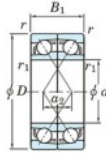

Deep groove ball bearing single row 7210-CDF-JTEKT - 7210-CDF-JTEKT

<https://www.123bearing.co.uk/bearing-housing/deep-groove-bearing/single-row/7210-cdf-jtekt>

Boundary dimensions

Single ball bearings Face to face (DF)

Bearing No.	Boundary dimensions(mm)						Basic load ratings(kN)		Fatigue load limit(kN)		Limiting speeds(min-1)
	d	D	B	r (min)	r1 (min)	Cr	C0r	C0r	f0		
7210CDF	50	90	40	1.1	0.6	91	68.1	4.4	14.6	7500	

PRODUCT FEATURES