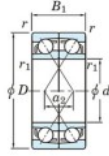

Deep groove ball bearing single row 7210-BDF-JTEKT - 7210-BDF-JTEKT

<https://www.123bearing.co.uk/bearing-housing/deep-groove-bearing/single-row/7210-bdf-jtekt>

Boundary dimensions

Angular ball bearings Face to face (DF)

Bearing No.	Boundary dimensions(mm)						Basic load ratings(kN)		Fatigue load limit(kN)	factor	Limiting speeds(min-1)
	d	D	B	r1(min)	r1(max)	Cr	Cor	C0r			
7210BDF	50	90	40	1.1	0.6	75.9	57.3	3.35	-	4000	

PRODUCT FEATURES

Brand	JTEKT
N° Ean13	4549250195167
Inside diameter	50 mm
Outside diameter	90 mm
Thickness	40 mm
Limiting speed	4000 rpm
Dynamic load	75.9 kN
Static load	57.3 kN
Packaging	1

contact@123bearing.co.uk