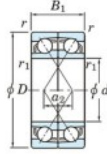

## Deep groove ball bearing single row 7309-CDF-JTEKT - 7309-CDF-JTEKT

<https://www.123bearing.co.uk/bearing-housing/deep-groove-bearing/single-row/7309-cdf-jtekt>

Boundary dimensions

Single ball bearings Face to face (DF)

Bearing No.	Boundary dimensions(mm)						Basic load ratings(kN)		Fatigue load limit(kN)	factor	Limiting speeds(min-1)
	d	D	B	r1(min)	r1(max)	Cr	Cor	f0			
7309CDF	45	100	50	1.5	1	127	86,7	6,4	13,5	7200	

### PRODUCT FEATURES

Brand	JTEKT
N° Ean13	3616060649911
Inside diameter	45 mm
Outside diameter	100 mm
Thickness	50 mm
Limiting speed	7200 rpm
Dynamic load	127 kN
Static load	86.7 kN
Packaging	1

[contact@123bearing.co.uk](mailto:contact@123bearing.co.uk)