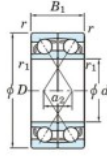

Deep groove ball bearing single row 7309-DF-JTEKT - 7309-DF-JTEKT

<https://www.123bearing.co.uk/bearing-housing/deep-groove-bearing/single-row/7309-df-jtekt>

Boundary dimensions

400000 bearings Face to face (DF)

Bearing No.	Boundary dimensions(mm)					Basic load ratings(kN)		Fatigue load limit(kN)		factor	Limiting speeds(min-1)
	d	D	B	r1(min)	r1(max)	Cr	C0r	C0	f0		
7309DF	45	100	50	1.5	1	119	80.9	5.6	-	-	5200

PRODUCT FEATURES

Brand	JTEKT
N° Ean13	3616060649904
Inside diameter	45 mm
Outside diameter	100 mm
Thickness	50 mm
Limiting speed	5200 rpm
Dynamic load	119 kN
Static load	80.9 kN
Packaging	1

contact@123bearing.co.uk