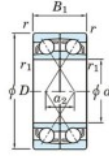

Deep groove ball bearing single row 7209-DF-JTEKT - 7209-DF-JTEKT

<https://www.123bearing.co.uk/bearing-housing/deep-groove-bearing/single-row/7209-df-jtekt>

Boundary dimensions

Regular ball bearings Face to face (DF)

Bearing No.	Boundary dimensions(mm)						Basic load ratings(kN)		Fatigue load factor		Limiting speeds(min-1)
	d	D	B	r1(min)	r1(max)	Cr	Cor	C2	f0	Grease lub.	
7209DF	45	85	38	1.1	0.6	80.5	57.2	3.7	-	6000	

PRODUCT FEATURES

Brand	JTEKT
N° Ean13	4549250195037
Inside diameter	45 mm
Inside diameter	1.772" inch
Outside diameter	85 mm
Outside diameter	3.346" inch
Thickness	38 mm
Thickness	1.496" inch
Limiting speed	6000 rpm
Dynamic load	80.5 kN
Static load	57.2 kN
Packaging	1