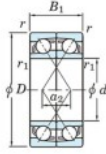

Deep groove ball bearing single row 7209-BDF-JTEKT - 7209-BDF-JTEKT

<https://www.123bearing.co.uk/bearing-housing/deep-groove-bearing/single-row/7209-bdf-jtekt>

Boundary dimensions

Angular ball bearings Face to face (DF)

Bearing No.	Boundary dimensions (mm)						Basic load ratings (kN)		Fatigue load factor		Limiting speeds (min-1)
	d	D	B	r (min)	r1 (min)	Cr	Cor	Cu	f0	Grease lub.	
7209BDF	45	85	38	1.1	0.6	73.2	52.3	3.2	-	4400	

PRODUCT FEATURES

Brand	JTEKT
N° Ean13	3616060649867
Inside diameter	45 mm
Outside diameter	85 mm
Thickness	38 mm
Limiting speed	4400 rpm
Dynamic load	73.2 kN
Static load	52.3 kN
Packaging	1

contact@123bearing.co.uk