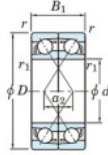

Deep groove ball bearing single row 7408-BDF-JTEKT - 7408-BDF-JTEKT

<https://www.123bearing.co.uk/bearing-housing/deep-groove-bearing/single-row/7408-bdf-jtekt>

Boundary dimensions

Single row bearings Face to face (DF)

Bearing No.	Boundary dimensions(mm)					Basic load ratings(kN)		Fatigue load factor		Limiting speeds(min-1)
	d	D	B	r1(min)	r1(max)	Cr	Cor	f0	f0	Grease lub.
7408BDF	40	110	54	2	1	141	89.8	6.4	-	3100

PRODUCT FEATURES

Brand	JTEKT
N° Ean13	3616060649843
Inside diameter	40 mm
Outside diameter	110 mm
Thickness	54 mm
Limiting speed	3100 rpm
Dynamic load	141 kN
Static load	89.8 kN
Packaging	1

contact@123bearing.co.uk

02038 087 274