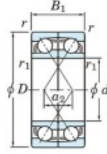

## Deep groove ball bearing single row 7208-CDF-JTEKT - 7208-CDF-JTEKT

<https://www.123bearing.co.uk/bearing-housing/deep-groove-bearing/single-row/7208-cdf-jtekt>

Boundary dimensions

Single ball bearings Face to face (DF)

Bearing No.	Boundary dimensions(mm)						Basic load ratings(kN)		Fatigue load factor		Limiting speeds(min-1)
	d	D	B	r(min)	r1(min)	Cr	Cor	C0	f0	Grease lub.	
7208CDF	40	80	36	1.1	0.6	77.6	54.3	3.7	14.2	8800	

## PRODUCT FEATURES

Brand	JTEKT
N° Ean13	3616060649805
Inside diameter	40 mm
Outside diameter	80 mm
Thickness	36 mm
Limiting speed	8800 rpm
Dynamic load	77.6 kN
Static load	54.3 kN
Packaging	1

[contact@123bearing.co.uk](mailto:contact@123bearing.co.uk)