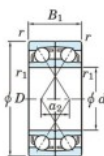

Deep groove ball bearing single row 7208-DF-JTEKT - 7208-DF-JTEKT

<https://www.123bearing.co.uk/bearing-housing/deep-groove-bearing/single-row/7208-df-jtekt>

Boundary dimensions

Single ball bearings Face to face (FF)

Bearing No.	Boundary dimensions(mm)						Basic load ratings(kN)		Fatigue load limit(kN)		Limiting speeds(min-1)
	d	D	B	r (min)	r1 (min)	Cr	C0r	C0	f0		
7208DF	40	80	36	1.1	0.6	71.7	50.3	3.25	-	6400	

PRODUCT FEATURES

Brand	JTEKT
N° Ean13	4549250194757
Inside diameter	40 mm
Outside diameter	80 mm
Thickness	36 mm
Limiting speed	6400 rpm
Dynamic load	71.7 kN
Static load	50.3 kN
Packaging	1

contact@123bearing.co.uk

02038 087 274