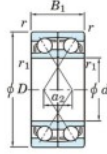

## Deep groove ball bearing single row 7208-BDF-JTEKT - 7208-BDF-JTEKT

<https://www.123bearing.co.uk/bearing-housing/deep-groove-bearing/single-row/7208-bdf-jtekt>

Boundary dimensions

Single ball bearings Face to face (DF)

Bearing No.	Boundary dimensions(mm)						Basic load ratings(kN)		Fatigue load factor		Limiting speeds(min-1)
	d	D	B	r1(min)	r1(max)	Cr	Cor	C0	f0	Grease lub.	
7208BDF	40	80	36	1.1	0.6	65.2	45.9	2.8	-	4800	

## PRODUCT FEATURES

Brand	JTEKT
N° Ean13	4549250194597
Inside diameter	40 mm
Outside diameter	80 mm
Thickness	36 mm
Limiting speed	4800 rpm
Dynamic load	65.2 kN
Static load	45.9 kN
Packaging	1

[contact@123bearing.co.uk](mailto:contact@123bearing.co.uk)