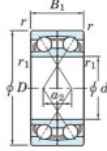

Deep groove ball bearing single row 7407-DF-JTEKT - 7407-DF-JTEKT

<https://www.123bearing.co.uk/bearing-housing/deep-groove-bearing/single-row/7407-df-jtekt>

Boundary dimensions

Single ball bearings Face to face (DF)

Bearing No.	Boundary dimensions(mm)					Basic load ratings(kN)		Fatigue load factor		Limiting speeds(min-1)
	d	D	B	r (min)	r1 (min)	Cr	Co*	Cu	f0	Grease lub
7407DF	35	100	50	1.5	1	132	82.1	6.35	-	4000

PRODUCT FEATURES