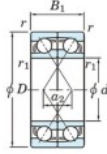

Deep groove ball bearing single row 7407-BDF-JTEKT - 7407-BDF-JTEKT

<https://www.123bearing.co.uk/bearing-housing/deep-groove-bearing/single-row/7407-bdf-jtekt>

Boundary dimensions

Angular ball bearings Face to face (DF)

Bearing No.	Boundary dimensions(mm)					Basic load ratings(kN)		Fatigue load limit(kN)	factor	Limiting speeds(min-1)
	d	D	B	r1(mm)	r2(mm)	Cr	Cor			
7407BDF	35	100	50	1.5	1	122	76.2	5.45	-	3400

PRODUCT FEATURES