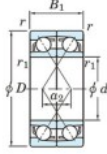

Deep groove ball bearing single row 7307-CDF-JTEKT - 7307-CDF-JTEKT

<https://www.123bearing.co.uk/bearing-housing/deep-groove-bearing/single-row/7307-cdf-jtekt>

Boundary dimensions

Single ball bearings Face to face (DF)

Bearing No.	Boundary dimensions(mm)					Basic load ratings(kN)		Fatigue load factor		Limiting speeds(min-1)
	d	D	B	r (min)	r1 (min)	Cr	Cor	f0	Grease lub.	
7307CDF	35	80	42	1.5	1	86.9	56.6	4.2	13.4	8800

PRODUCT FEATURES

Brand	JTEKT
N° Ean13	3616060649751
Inside diameter	35 mm
Outside diameter	80 mm
Thickness	42 mm
Limiting speed	8800 rpm
Dynamic load	86.9 kN
Static load	56.6 kN
Packaging	1

contact@123bearing.co.uk