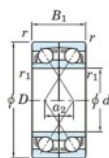

Deep groove ball bearing single row 7307-BDF-JTEKT - 7307-BDF-JTEKT

<https://www.123bearing.co.uk/bearing-housing/deep-groove-bearing/single-row/7307-bdf-jtekt>

Boundary dimensions

Angular ball bearings Face to face (DF)

Bearing No.	Boundary dimensions(mm)					Basic load ratings(kN)		Fatigue load limit(kN)		factor	Limiting speeds(min-1) Grease lub.
	d	D	B	r1(min)	r1(max)	Cr	CO _r	C ₁₀	P0		
7307BDF	35	80	42	1.5	1	74.4	48.6	3.15	-	-	4900

PRODUCT FEATURES

Brand	JTEKT
N° Ean13	3616060649737
Inside diameter	35 mm
Outside diameter	80 mm
Thickness	42 mm
Limiting speed	4900 rpm
Dynamic load	74.4 kN
Static load	48.6 kN
Packaging	1

contact@123bearing.co.uk