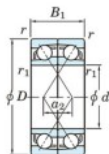

Deep groove ball bearing single row 7207-CDF-JTEKT - 7207-CDF-JTEKT

<https://www.123bearing.co.uk/bearing-housing/deep-groove-bearing/single-row/7207-cdf-jtekt>

Boundary dimensions

Single row bearings Face to face (DF)

Bearing No.	Boundary dimensions(mm)						Basic load ratings(kN)		Fatigue load factor		Limiting speeds(min-1)
	d	D	B	r (mm)	r1 (mm)	Cr	Cor	f0	f1	Grease lub.	
7207CDF	35	72	34	1.1	0.8	65.1	43.5	3	14	9600	

PRODUCT FEATURES

Brand	JTEKT
N° Ean13	3616060649720
Inside diameter	35 mm
Inside diameter	1.378" inch
Outside diameter	72 mm
Outside diameter	2.835" inch
Thickness	34 mm
Thickness	1.339" inch
Limiting speed	9600 rpm
Dynamic load	65.1 kN
Static load	43.5 kN
Packaging	1