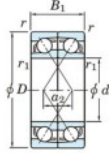

## Deep groove ball bearing single row 7207-CDF-JTEKT - 7207-CDF-JTEKT

<https://www.123bearing.co.uk/bearing-housing/deep-groove-bearing/single-row/7207-cdf-jtekt>

Boundary dimensions

Single row bearings Face to face (DF)

Bearing No.	Boundary dimensions(mm)				Basic load ratings(kN)		Fatigue load factor		Limiting speeds(min-1)
	d	D	B	r1 (mm)	Cr	Cor	f0	Grease lub.	
7207CDF	35	72	34	1.1	65.1	43.5	3	14	9600

## PRODUCT FEATURES

Brand	JTEKT
N° Ean13	3616060649720
Inside diameter	35 mm
Outside diameter	72 mm
Thickness	34 mm
Limiting speed	9600 rpm
Dynamic load	65.1 kN
Static load	43.5 kN
Packaging	1

[contact@123bearing.co.uk](mailto:contact@123bearing.co.uk)