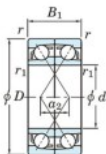

## Deep groove ball bearing single row 7207-DF-JTEKT - 7207-DF-JTEKT

<https://www.123bearing.co.uk/bearing-housing/deep-groove-bearing/single-row/7207-df-jtekt>

Boundary dimensions

Single row bearings Face to face (DF)

Bearing No.	Boundary dimensions(mm)					Basic load ratings(kN)		Fatigue load factor		Limiting speeds(min-1)
	d	D	B	r (min)	r1 (min)	Cr	Cor	f0	Grease lub.	
7207DF	35	72	34	1.1	0.6	60.3	40.4	2.65	-	7000

## PRODUCT FEATURES

Brand	JTEKT
N° Ean13	4549250194429
Inside diameter	35 mm
Outside diameter	72 mm
Thickness	34 mm
Limiting speed	7000 rpm
Dynamic load	60.3 kN
Static load	40.4 kN
Packaging	1

[contact@123bearing.co.uk](mailto:contact@123bearing.co.uk)