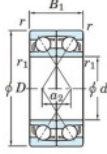

## Deep groove ball bearing single row 7207-BDF-JTEKT - 7207-BDF-JTEKT

<https://www.123bearing.co.uk/bearing-housing/deep-groove-bearing/single-row/7207-bdf-jtekt>

Boundary dimensions

Single ball bearings Face to face (DF)

Bearing No.	Boundary dimensions(mm)						Basic load ratings(kN)		Fatigue load factor		Limiting speeds(min-1)
	d	D	B	r1(min)	r1(max)	Cr	Cor	fu	f0	Grease lub.	
7207BDF	35	72	34	1.1	0.6	54.9	36.9	2.25	-	5200	

## PRODUCT FEATURES

Brand	JTEKT
N° Ean13	4549250194252
Inside diameter	35 mm
Outside diameter	72 mm
Thickness	34 mm
Limiting speed	5200 rpm
Dynamic load	54.9 kN
Static load	36.9 kN
Packaging	1

[contact@123bearing.co.uk](mailto:contact@123bearing.co.uk)