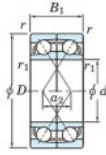

Deep groove ball bearing single row 7406-DF-JTEKT - 7406-DF-JTEKT

<https://www.123bearing.co.uk/bearing-housing/deep-groove-bearing/single-row/7406-df-jtekt>

Boundary dimensions

Angular ball bearings Face to face (DF)

Bearing No.	Boundary dimensions(mm)					Basic load ratings(kN)		Fatigue load limit(kN)	factor	Limiting speeds(min-1)
	d	D	B	r (mm)	r1 (mm)	Cr	Cor			
7406DF	30	90	46	1.5	1	104	63.2	4.85	-	4500

PRODUCT FEATURES