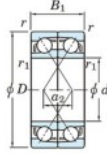

Deep groove ball bearing single row 7406-BDF-JTEKT - 7406-BDF-JTEKT

<https://www.123bearing.co.uk/bearing-housing/deep-groove-bearing/single-row/7406-bdf-jtekt>

Boundary dimensions

Single ball bearings Face to face (DF)

Bearing No.	Boundary dimensions(mm)					Basic load ratings(kN)		Fatigue load limit(kN)		factor	Limiting speeds(min-1)
	d	D	B	r(min)	r1(min)	Cr	Cor	C1	C0		
7406BDF	30	90	46	1.5	1	96.3	58.6	4.15	-	-	3900

PRODUCT FEATURES

Brand	JTEKT
N° Ean13	3616060649683
Inside diameter	30 mm
Outside diameter	90 mm
Thickness	46 mm
Limiting speed	390 rpm
Dynamic load	96.3 kN
Static load	58.6 kN
Packaging	1

contact@123bearing.co.uk