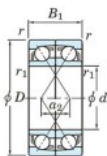

Deep groove ball bearing single row 7306-DF-JTEKT - 7306-DF-JTEKT

<https://www.123bearing.co.uk/bearing-housing/deep-groove-bearing/single-row/7306-df-jtekt>

Boundary dimensions

Single ball bearings Face to face (DF)

Bearing No.	Boundary dimensions(mm)						Basic load ratings(kN)		Fatigue load limit(kN)	factor	Limiting speeds(min-1)
	d	D	B	r1(min)	r1(max)	Cr	Cor	Grease lub.			
7306DF	30	72	38	1.1	0.6	64.8	41.2	2.85	-	7300	

PRODUCT FEATURES

Brand	JTEKT
N° Ean13	3616060649669
Inside diameter	30 mm
Outside diameter	72 mm
Thickness	38 mm
Limiting speed	7300 rpm
Dynamic load	64.8 kN
Static load	41.2 kN
Packaging	1

contact@123bearing.co.uk