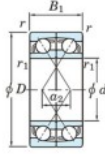

Deep groove ball bearing single row 7306-BDF-JTEKT - 7306-BDF-JTEKT

<https://www.123bearing.co.uk/bearing-housing/deep-groove-bearing/single-row/7306-bdf-jtekt>

Boundary dimensions

Single ball bearings Face to face (FF)

Bearing No.	Boundary dimensions(mm)						Basic load ratings(kN)		Fatigue load limit(kN)		Factor	Limiting speeds(min-1)
	d	D	B	r1(min)	r1(max)	Cr	C0r	C0	f0			
7306BDF	30	72	38	1.1	0.6	59.4	37.9	2.45	-	-	5500	

PRODUCT FEATURES

Brand	JTEKT
N° Ean13	4549250291371
Inside diameter	30 mm
Inside diameter	1.181" inch
Outside diameter	72 mm
Outside diameter	2.835" inch
Thickness	38 mm
Thickness	1.496" inch
Limiting speed	5500 rpm
Dynamic load	59.4 kN
Static load	37.9 kN
Packaging	1