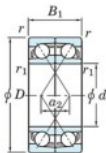

Deep groove ball bearing single row 7206-DF-JTEKT - 7206-DF-JTEKT

<https://www.123bearing.co.uk/bearing-housing/deep-groove-bearing/single-row/7206-df-jtekt>

Boundary dimensions

Single ball bearings Face to face (DF)

Bearing No.	Boundary dimensions(mm)						Basic load ratings(kN)		Fatigue load limit(kN)	factor	Limiting speeds(min-1)
	d	D	B	r1(min)	r1(max)	Cr	Cor	FO			
7206DF	30	62	32	1	0.6	45.7	29.7	1.95	-	8000	

PRODUCT FEATURES

Brand	JTEKT
N° Ean13	4549250194054
Inside diameter	30 mm
Outside diameter	62 mm
Thickness	32 mm
Limiting speed	8000 rpm
Dynamic load	45.7 kN
Static load	29.7 kN
Packaging	1

contact@123bearing.co.uk

02038 087 274