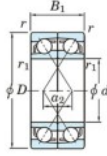

Deep groove ball bearing single row 7206-BDF-JTEKT - 7206-BDF-JTEKT

<https://www.123bearing.co.uk/bearing-housing/deep-groove-bearing/single-row/7206-bdf-jtekt>

Boundary dimensions

Single ball bearings Face to face (DF)

| Bearing No. | Boundary dimensions(mm) | | | | | | Basic load ratings(kN) | | Fatigue load limit(kN) | factor | Limiting speeds(min-1) |
|-------------|-------------------------|----|----|-------|--------|------|------------------------|------|------------------------|--------|------------------------|
| | d | D | B | r(mm) | r1(mm) | Cr | C0r | f0 | | | |
| 7206BDF | 30 | 62 | 32 | 1 | 0.6 | 41.6 | 27.1 | 1.65 | - | 6100 | |