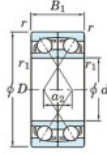

Deep groove ball bearing single row 7405-DF-JTEKT - 7405-DF-JTEKT

<https://www.123bearing.co.uk/bearing-housing/deep-groove-bearing/single-row/7405-df-jtekt>

Boundary dimensions

Angular ball bearings Face to face (DF)

Bearing No.	Boundary dimensions(mm)					Basic load ratings(kN)		Fatigue load factor		Limiting speeds(min-1)
	d	D	B	r1(mm)	r2(mm)	Cr	Cor	f0	Grease lub.	
7405DF	25	80	42	1.5	1	86.6	51.5	4	-	5100

PRODUCT FEATURES

Brand	JTEKT
N° Ean13	3616060649614
Inside diameter	25 mm
Outside diameter	80 mm
Thickness	42 mm
Limiting speed	5100 rpm
Dynamic load	86.6 kN
Static load	51.5 kN
Packaging	1

contact@123bearing.co.uk

02038 087 274