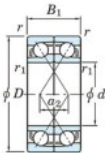

Deep groove ball bearing single row 7305-BDF-JTEKT - 7305-BDF-JTEKT

<https://www.123bearing.co.uk/bearing-housing/deep-groove-bearing/single-row/7305-bdf-jtekt>

Boundary dimensions

Single row bearings Face to face (DF)

Bearing No.	Boundary dimensions(mm)						Basic load ratings(kN)		Fatigue load factor		Limiting speeds(min-1) Grease lub.
	d	D	B	r1(min)	r1(max)	C _r	C _{0r}	C ₁₀	f0		
7305BDF	25	62	34	1.1	0.6	49.5	29.2	2	-	6600	

PRODUCT FEATURES

Brand	JTEKT
N° Ean13	4549250199073
Inside diameter	25 mm
Outside diameter	62 mm
Thickness	34 mm
Limiting speed	6600 rpm
Dynamic load	49.5 kN
Static load	29.2 kN
Packaging	1

contact@123bearing.co.uk