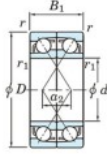

Deep groove ball bearing single row 7205-DF-JTEKT - 7205-DF-JTEKT

<https://www.123bearing.co.uk/bearing-housing/deep-groove-bearing/single-row/7205-df-jtekt>

Boundary dimensions

Angular ball bearings Face to face (DF)

Bearing No.	Boundary dimensions(mm)					Basic load ratings(kN)		Fatigue load limit(kN)	factor	Limiting speeds(min-1)
	d	D	B	r1(min)	r2(min)	Cr	Cor			
7205DF	25	52	30	1	0.6	32.9	20.6	1.35	-	9600

PRODUCT FEATURES

Brand	JTEKT
N° Ean13	4549250193705
Inside diameter	25 mm
Outside diameter	52 mm
Thickness	30 mm
Limiting speed	9600 rpm
Dynamic load	32.9 kN
Static load	20.6 kN
Packaging	1

contact@123bearing.co.uk

02038 087 274