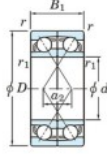

Deep groove ball bearing single row 7205-BDF-JTEKT - 7205-BDF-JTEKT

<https://www.123bearing.co.uk/bearing-housing/deep-groove-bearing/single-row/7205-bdf-jtekt>

Boundary dimensions

Single row bearings Face to face (DF)

Bearing No.	Boundary dimensions(mm)						Basic load ratings(kN)		Fatigue load limit(kN)	factor	Limiting speeds(min-1)
	d	D	B	r1(min)	r1(max)	Cr	Cor	f0			
7205BDF	25	52	30	1	0.6	29.9	18.8	1.15	-	7300	

PRODUCT FEATURES