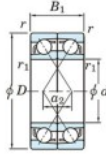

Deep groove ball bearing single row 7304-CDF-JTEKT - 7304-CDF-JTEKT

<https://www.123bearing.co.uk/bearing-housing/deep-groove-bearing/single-row/7304-cdf-jtekt>

Boundary dimensions

Shoulder ball bearings Face to face (DF)

Bearing No.	Boundary dimensions(mm)						Basic load ratings(kN)		Fatigue load limit(kN)	factor	Limiting speeds(min-1)
	d	D	B	r (min)	r1 (min)	Cr	C0r	f0			
7304CDF	20	52	30	1.1	0.6	40.3	22.2	1.75	12.6	14000	

PRODUCT FEATURES

Brand	JTEKT
N° Ean13	3616060649522
Inside diameter	20 mm
Outside diameter	52 mm
Thickness	30 mm
Limiting speed	14000 rpm
Dynamic load	40.3 kN
Static load	22.2 kN
Packaging	1

contact@123bearing.co.uk