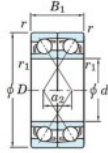

Deep groove ball bearing single row 7304-DF-JTEKT - 7304-DF-JTEKT

<https://www.123bearing.co.uk/bearing-housing/deep-groove-bearing/single-row/7304-df-jtekt>

Boundary dimensions

Angular ball bearings Face to face (DF)

Bearing No.	Boundary dimensions(mm)						Basic load ratings(kN)		Fatigue load limit(kN) C ₁₀	factor f0	Limiting speeds(min-1) Grease lub.
	d	D	B	r (min)	r1 (min)	C _r	C _{0r}				
7304DF	20	52	30	1.1	0.6	38	20.8	1.6	-	10000	

PRODUCT FEATURES

Brand	JTEKT
N° Ean13	4549250271083
Inside diameter	20 mm
Outside diameter	52 mm
Thickness	30 mm
Limiting speed	10000 rpm
Dynamic load	38 kN
Static load	20.8 kN
Packaging	1

contact@123bearing.co.uk