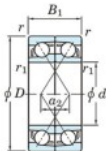

Deep groove ball bearing single row 7304-BDF-JTEKT - 7304-BDF-JTEKT

<https://www.123bearing.co.uk/bearing-housing/deep-groove-bearing/single-row/7304-bdf-jtekt>

Boundary dimensions

Angular bearings Face to face (DF)

Bearing No.	Boundary dimensions(mm)						Basic load ratings(kN)		Fatigue load limit(kN)	factor	Limiting speeds(min-1)
	d	D	B	r (min)	r1 (min)	Cr	Cor	Cu	f0	Grease lub	
7304BDF	20	52	30	1.1	0.6	35.2	19.3	1.35	-	8000	

PRODUCT FEATURES

Brand	JTEKT
N° Ean13	4549250198946
Inside diameter	20 mm
Outside diameter	52 mm
Thickness	30 mm
Limiting speed	8000 rpm
Dynamic load	35.2 kN
Static load	19.3 kN
Packaging	1

contact@123bearing.co.uk