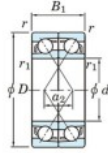

## Deep groove ball bearing single row 7204-CDF-JTEKT - 7204-CDF-JTEKT

<https://www.123bearing.co.uk/bearing-housing/deep-groove-bearing/single-row/7204-cdf-jtekt>

Boundary dimensions

(single row) bearings Face to face (DF)

Bearing No.	Boundary dimensions(mm)						Basic load ratings(kN)		Fatigue load limit(kN) C <sub>10</sub>	factor f <sub>0</sub>	Limiting speeds(min-1) Grease lub.
	d	D	B	r (min)	r1 (min)	Cr	C0r				
7204CDF	20	47	28	1	0.6	33.4	19.6	1.45	13.4	15000	

## PRODUCT FEATURES

Brand	JTEKT
N° Ean13	3616060649492
Inside diameter	20 mm
Outside diameter	47 mm
Thickness	28 mm
Limiting speed	15000 rpm
Dynamic load	33.4 kN
Static load	19.6 kN
Packaging	1

[contact@123bearing.co.uk](mailto:contact@123bearing.co.uk)