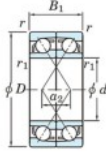

## Deep groove ball bearing single row 7204-DF-JTEKT - 7204-DF-JTEKT

<https://www.123bearing.co.uk/bearing-housing/deep-groove-bearing/single-row/7204-df-jtekt>

Boundary dimensions

Angular ball bearings Face to face (DF)

Bearing No.	Boundary dimensions(mm)						Basic load ratings(kN)		Fatigue load limit(kN)	factor	Limiting speeds(min-1)
	d	D	B	r1(min)	r2(min)	Cr	Cor	f0			
7204DF	20	47	28	1	0.6	31.2	18.3	1.25	-	11000	

## PRODUCT FEATURES

Brand	JTEKT
N° Ean13	4549250193316
Inside diameter	20 mm
Outside diameter	47 mm
Thickness	28 mm
Limiting speed	11000 rpm
Dynamic load	31.2 kN
Static load	18.3 kN
Packaging	1

[contact@123bearing.co.uk](mailto:contact@123bearing.co.uk)