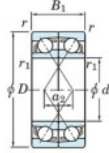

Deep groove ball bearing single row 7303-BDF-JTEKT - 7303-BDF-JTEKT

<https://www.123bearing.co.uk/bearing-housing/deep-groove-bearing/single-row/7303-bdf-jtekt>

Boundary dimensions

Single row bearings Face to face (DF)

Bearing No.	Boundary dimensions(mm)						Basic load ratings(kN)		Fatigue load factor		Limiting speeds(min-1)
	d	D	B	r (min)	r1 (min)	Cr	Cor	Cu	f0	Grease lub.	
7303BDF	17	47	28	1	0.6	30.1	16.2	1.15	-	8800	

PRODUCT FEATURES

Brand	JTEKT
N° Ean13	4549250291364
Inside diameter	17 mm
Outside diameter	47 mm
Thickness	28 mm
Limiting speed	8800 rpm
Dynamic load	30.1 kN
Static load	16.2 kN
Packaging	1

contact@123bearing.co.uk