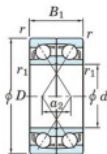

## Deep groove ball bearing single row 7302-DF-JTEKT - 7302-DF-JTEKT

<https://www.123bearing.co.uk/bearing-housing/deep-groove-bearing/single-row/7302-df-jtekt>

Boundary dimensions

Single row bearings Face to face (DF)

Bearing No.	Boundary dimensions(mm)						Basic load ratings(kN)		Fatigue load factor		Limiting speeds(min-1)
	d	D	B	r (min)	r1 (min)	Cr	C0r	C10	f0	Grease lub.	
7302DF	15	42	26	1	0.6	27.3	14.4	1.1	-	12000	

## PRODUCT FEATURES

Brand	JTEKT
N° Ean13	4549250198809
Inside diameter	15 mm
Outside diameter	42 mm
Thickness	26 mm
Limiting speed	12000 rpm
Dynamic load	27.3 kN
Static load	14.4 kN
Packaging	1

[contact@123bearing.co.uk](mailto:contact@123bearing.co.uk)