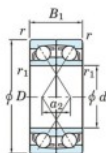

## Deep groove ball bearing single row 7202-CDF-JTEKT - 7202-CDF-JTEKT

<https://www.123bearing.co.uk/bearing-housing/deep-groove-bearing/single-row/7202-cdf-jtekt>

Boundary dimensions

Angular ball bearings Face to face (DF)

Bearing No.	Boundary dimensions(mm)						Basic load ratings(kN)		Fatigue load limit(kN)		Factor	Limiting speeds(min-1)
	d	D	B	r1(min)	r1(max)	Cr	Cor	C0	C10			
7202CDF	15	35	22	0.6	0.3	17.6	9.15	0.68	13.3		20000	

## PRODUCT FEATURES

Brand	JTEKT
N° Ean13	4549250192593
Inside diameter	15 mm
Inside diameter	0.591" inch
Outside diameter	35 mm
Outside diameter	1.378" inch
Thickness	22 mm
Thickness	0.866" inch
Limiting speed	20000 rpm
Dynamic load	17.6 kN
Static load	9.15 kN
Packaging	1