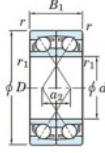

## Deep groove ball bearing single row 7202-CDF-JTEKT - 7202-CDF-JTEKT

<https://www.123bearing.co.uk/bearing-housing/deep-groove-bearing/single-row/7202-cdf-jtekt>

Boundary dimensions

Angular ball bearings Face to face (DF)

Bearing No.	Boundary dimensions(mm)						Basic load ratings(kN)		Fatigue load limit(kN)		Limiting speeds(min-1)
	d	D	B	r1(min)	r1(max)	Cr	Cor	C0	f0		
7202CDF	15	35	22	0.6	0.3	17.6	9.15	0.68	13.3	20000	

### PRODUCT FEATURES

Brand	JTEKT
N° Ean13	4549250192593
Inside diameter	15 mm
Inside diameter	0.591" inch
Outside diameter	35 mm
Outside diameter	1.378" inch
Thickness	22 mm
Thickness	0.866" inch
Limiting speed	20000 rpm
Dynamic load	17.6 kN
Static load	9.15 kN
Packaging	1