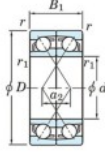

Deep groove ball bearing single row 7202-CDF-JTEKT - 7202-CDF-JTEKT

<https://www.123bearing.co.uk/bearing-housing/deep-groove-bearing/single-row/7202-cdf-jtekt>

Boundary dimensions

Angular ball bearings Face to face (DF)

Bearing No.	Boundary dimensions(mm)						Basic load ratings(kN)		Fatigue load limit(kN)		Limiting speeds(min-1)	
	d	D	B	r1(min)	r1(max)	Cr	Cor	C0	f0	Grease lub.	Oil lub.	
7202CDF	15	35	22	0.6	0.3	17.6	9.15	0.68	13.3		20000	

PRODUCT FEATURES

Brand	JTEKT
N° Ean13	4549250192593
Inside diameter	15 mm
Inside diameter	0.591" inch
Outside diameter	35 mm
Outside diameter	1.378" inch
Thickness	22 mm
Thickness	0.866" inch
Limiting speed	20000 rpm
Dynamic load	17.6 kN
Static load	9.15 kN
Packaging	1