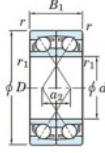

## Deep groove ball bearing single row 7202-CDF-JTEKT - 7202-CDF-JTEKT

<https://www.123bearing.co.uk/bearing-housing/deep-groove-bearing/single-row/7202-cdf-jtekt>

Boundary dimensions

Angular ball bearings Face to face (DF)

Bearing No.	Boundary dimensions(mm)						Basic load ratings(kN)			Fatigue load factor		Limiting speeds(min-1) Grease Lub.
	d	D	B	r1(min)	r1(max)	Cr	Cor	C0	f0			
7202CDF	15	35	22	0.6	0.3	17.6	9.15	0.68	13.3	20000		

## PRODUCT FEATURES

Brand	JTEKT
N° Ean13	4549250192593
Inside diameter	15 mm
Inside diameter	0.591" inch
Outside diameter	35 mm
Outside diameter	1.378" inch
Thickness	22 mm
Thickness	0.866" inch
Limiting speed	20000 rpm
Dynamic load	17.6 kN
Static load	9.15 kN
Packaging	1