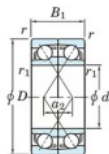

## Deep groove ball bearing single row 7301-DF-JTEKT - 7301-DF-JTEKT

<https://www.123bearing.co.uk/bearing-housing/deep-groove-bearing/single-row/7301-df-jtekt>

Boundary dimensions

Angular contact bearings Face to face (DF)

Bearing No.	Boundary dimensions(mm)				Basic load ratings(kN)			Fatigue load limit(kN)		factor f0	Limiting speeds(min-1) Grease lub.
	d	D	B	r1(min)	Cr	Cor	Cu				
7301DF	12	37	24	1	0.6	22.7	10.5	0.82	-	16000	

## PRODUCT FEATURES

Brand	JTEKT
N° Ean13	3616060649362
Inside diameter	12 mm
Outside diameter	37 mm
Thickness	24 mm
Limiting speed	16000 rpm
Dynamic load	22.7 kN
Static load	10.5 kN
Packaging	1

[contact@123bearing.co.uk](mailto:contact@123bearing.co.uk)