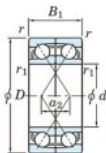

Deep groove ball bearing single row 7300-DF-JTEKT - 7300-DF-JTEKT

<https://www.123bearing.co.uk/bearing-housing/deep-groove-bearing/single-row/7300-df-jtekt>

Boundary dimensions

Angular ball bearings Face to face (DF)

Bearing No.	Boundary dimensions(mm)						Basic load ratings(kN)		Fatigue load limit(kN)	factor	Limiting speeds(min-1)
	d	D	B	r1(mm)	r2(mm)	Cr	Cor	f0			
7300DF	10	35	22	0.6	0.3	18.9	8.6	0.68	-	16000	

PRODUCT FEATURES

Brand	JTEKT
N° Ean13	3616060649324
Inside diameter	10 mm
Outside diameter	35 mm
Thickness	22 mm
Limiting speed	16000 rpm
Dynamic load	18.9 kN
Static load	8.6 kN
Packaging	1

contact@123bearing.co.uk

02038 087 274