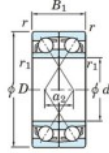

## Deep groove ball bearing single row 7200-CDF-JTEKT - 7200-CDF-JTEKT

<https://www.123bearing.co.uk/bearing-housing/deep-groove-bearing/single-row/7200-cdf-jtekt>

Boundary dimensions

40.000 ball bearings Face to face (DF)

Bearing No.	Boundary dimensions (mm)						Basic load ratings (kN)		Fatigue load limit (kN)		Limiting speeds (min-1)
	d	D	B	r1 (min)	r1 (min)	Cr	C0/r	C0	r0		
7200CDF	10	30	18	0.6	0.3	11.8	5.85	0.3	13.4	25000	

## PRODUCT FEATURES

Brand	JTEKT
N° Ean13	3616060649317
Inside diameter	10 mm
Inside diameter	0.394" inch
Outside diameter	30 mm
Outside diameter	1.181" inch
Thickness	18 mm
Thickness	0.709" inch
Limiting speed	25000 rpm
Dynamic load	11.8 kN
Static load	5.85 kN
Packaging	1