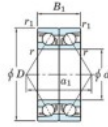

Deep groove ball bearing single row 70-530-DB-FY-JTEKT - 70-530-DB-FY-JTEKT

<https://www.123bearing.co.uk/bearing-housing/deep-groove-bearing/single-row/70-530-db-fy-jtekt>

Boundary dimensions

Bearing No.	Boundary dimensions(mm)					Basic load ratings(kN)		Fatigue load limit(kN)	factor	Limiting speeds(min-1)
	d	D	B	r1(max)	r1(min)	C0	C0r	C0r		
70/530DB FY	530	780	224	6	3	-	3620	-	-	440

PRODUCT FEATURES

Brand	JTEKT
N° Ean13	3616060649287
Inside diameter	530 mm
Outside diameter	780 mm
Thickness	224 mm
Limiting speed	440 rpm
Static load	3620 kN
Packaging	1

contact@123bearing.co.uk

02038 087 274

CRT4 de Lesquin 60 Rue Du Haut De Sainghin 59273 Fretin FRANCE