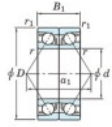

Deep groove ball bearing single row 7076-BDB-FY-JTEKT - 7076-BDB-FY-JTEKT

<https://www.123bearing.co.uk/bearing-housing/deep-groove-bearing/single-row/7076-bdb-fy-jtekt>

Boundary dimensions

Bearing No.	Boundary dimensions(mm)						Basic load ratings(kN)		Fatigue load limit(kN) C₁₀	factor	Limiting speeds(min-1) Grease Lub.
	d	D	B	r1(mm)	r2(mm)	C₀	C₀₀				
7076BDB FY	380	560	164	5	2	959	1740	41.5	-	560	

PRODUCT FEATURES

Brand	JTEKT
N° Ean13	3616060649263
Inside diameter	380 mm
Inside diameter	14.961" inch
Outside diameter	560 mm
Outside diameter	22.047" inch
Thickness	164 mm
Thickness	6.457" inch
Limiting speed	560 rpm
Dynamic load	959 kN
Static load	1740 kN
Packaging	1

contact@123bearing.co.uk

02038 087 274

CRT4 de Lesquin 60 Rue Du Haut De Sainghin 59273 Fretin FRANCE