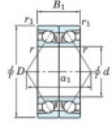

Deep groove ball bearing single row 7076-BDB-FY-JTEKT - 7076-BDB-FY-JTEKT

<https://www.123bearing.co.uk/bearing-housing/deep-groove-bearing/single-row/7076-bdb-fy-jtekt>

Boundary dimensions

Bearing No.	Boundary dimensions(mm)						Basic load ratings(kN)		Fatigue load limit(kN) C₁₀	factor	Limiting speeds(min-1) Grease Lub.
	d	D	B	r1(mm)	r2(mm)	C₀	C₀₀				
7076BDB FY	380	560	164	5	2	959	1740	41.5	-	560	

PRODUCT FEATURES

Brand	JTEKT
N° Ean13	3616060649263
Inside diameter	380 mm
Inside diameter	14.961" inch
Outside diameter	560 mm
Outside diameter	22.047" inch
Thickness	164 mm
Thickness	6.457" inch
Limiting speed	560 rpm
Dynamic load	959 kN
Static load	1740 kN
Packaging	1

contact@123bearing.co.uk

02038 087 274

CRT4 de Lesquin 60 Rue Du Haut De Sainghin 59273 Fretin FRANCE