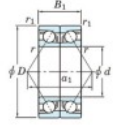

Deep groove ball bearing single row 7076-BDB-FY-JTEKT - 7076-BDB-FY-JTEKT

<https://www.123bearing.co.uk/bearing-housing/deep-groove-bearing/single-row/7076-bdb-fy-jtekt>

Boundary dimensions

Bearing No.	Boundary dimensions(mm)						Basic load ratings(kN)		Fatigue load limit(kN) C₁₀	factor	Limiting speeds(min-1) Grease Lub.
	d	D	B	r1(mm)	r2(mm)	C₀	C₀₀				
7076BDB FY	380	560	164	5	2	959	1740	41.5	-	560	

PRODUCT FEATURES

Brand	JTEKT
N° Ean13	3616060649263
Inside diameter	380 mm
Inside diameter	14.961" inch
Outside diameter	560 mm
Outside diameter	22.047" inch
Thickness	164 mm
Thickness	6.457" inch
Limiting speed	560 rpm
Dynamic load	959 kN
Static load	1740 kN
Packaging	1

contact@123bearing.co.uk

02038 087 274

CRT4 de Lesquin 60 Rue Du Haut De Sainghin 59273 Fretin FRANCE