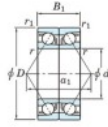

Deep groove ball bearing single row 7076-BDB-FY-JTEKT - 7076-BDB-FY-JTEKT

<https://www.123bearing.co.uk/bearing-housing/deep-groove-bearing/single-row/7076-bdb-fy-jtekt>

Boundary dimensions

Bearing No.	Boundary dimensions(mm)						Basic load ratings(kN)		Fatigue load limit(kN) C₁₀	factor	Limiting speeds(min-1) Grease Lub.
	d	D	B	r1(mm)	r2(mm)	C₀	C₀₀				
7076BDB FY	380	560	164	5	2	959	1740	41.5	-	560	

PRODUCT FEATURES

Brand	JTEKT
N° Ean13	3616060649263
Inside diameter	380 mm
Inside diameter	14.961" inch
Outside diameter	560 mm
Outside diameter	22.047" inch
Thickness	164 mm
Thickness	6.457" inch
Limiting speed	560 rpm
Dynamic load	959 kN
Static load	1740 kN
Packaging	1

contact@123bearing.co.uk

02038 087 274

CRT4 de Lesquin 60 Rue Du Haut De Sainghin 59273 Fretin FRANCE