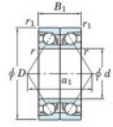

Deep groove ball bearing single row 7076-BDB-FY-JTEKT - 7076-BDB-FY-JTEKT

<https://www.123bearing.co.uk/bearing-housing/deep-groove-bearing/single-row/7076-bdb-fy-jtekt>

Boundary dimensions

Bearing No.	Boundary dimensions(mm)						Basic load ratings(kN)		Fatigue load limit(kN) C₁₀	factor	Limiting speeds(min-1) Grease Lub.
	d	D	B	r1(mm)	r2(mm)	C₀	C₀₀				
7076BDB FY	380	560	164	5	2	959	1740	41.5	-	560	

PRODUCT FEATURES

Brand	JTEKT
N° Ean13	3616060649263
Inside diameter	380 mm
Inside diameter	14.961" inch
Outside diameter	560 mm
Outside diameter	22.047" inch
Thickness	164 mm
Thickness	6.457" inch
Limiting speed	560 rpm
Dynamic load	959 kN
Static load	1740 kN
Packaging	1

contact@123bearing.co.uk

02038 087 274

CRT4 de Lesquin 60 Rue Du Haut De Sainghin 59273 Fretin FRANCE