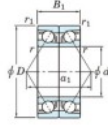

Deep groove ball bearing single row 7076-BDB-FY-JTEKT - 7076-BDB-FY-JTEKT

<https://www.123bearing.co.uk/bearing-housing/deep-groove-bearing/single-row/7076-bdb-fy-jtekt>

Boundary dimensions

Bearing No.	Boundary dimensions (mm)						Basic load ratings (kN)		Fatigue load limit (kN)	factor	Limiting speeds (min-1)
	d	D	B	r1 (mm)	r2 (mm)	C0	C00	Grease lub.			
7076BDB FY	380	560	164	5	2	959	1740	41.5	-	560	

PRODUCT FEATURES

Brand	JTEKT
N° Ean13	3616060649263
Inside diameter	380 mm
Inside diameter	14.961" inch
Outside diameter	560 mm
Outside diameter	22.047" inch
Thickness	164 mm
Thickness	6.457" inch
Limiting speed	560 rpm
Dynamic load	959 kN
Static load	1740 kN
Packaging	1

contact@123bearing.co.uk

02038 087 274

CRT4 de Lesquin 60 Rue Du Haut De Sainghin 59273 Fretin FRANCE