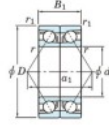

Deep groove ball bearing single row 7076-BDB-FY-JTEKT - 7076-BDB-FY-JTEKT

<https://www.123bearing.co.uk/bearing-housing/deep-groove-bearing/single-row/7076-bdb-fy-jtekt>

Boundary dimensions

Bearing No.	Boundary dimensions(mm)						Basic load ratings(kN)		Fatigue load limit(kN)	factor	Limiting speeds(min-1)
	d	D	B	r1(mm)	r2(mm)	C0	C00	Grease lub.			
7076BDB FY	380	560	164	5	2	959	1740	41.5	-	560	

PRODUCT FEATURES

Brand	JTEKT
N° Ean13	3616060649263
Inside diameter	380 mm
Inside diameter	14.961" inch
Outside diameter	560 mm
Outside diameter	22.047" inch
Thickness	164 mm
Thickness	6.457" inch
Limiting speed	560 rpm
Dynamic load	959 kN
Static load	1740 kN
Packaging	1

contact@123bearing.co.uk

02038 087 274

CRT4 de Lesquin 60 Rue Du Haut De Sainghin 59273 Fretin FRANCE