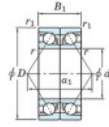

Deep groove ball bearing single row 7076-BDB-FY-JTEKT - 7076-BDB-FY-JTEKT

<https://www.123bearing.co.uk/bearing-housing/deep-groove-bearing/single-row/7076-bdb-fy-jtekt>

Boundary dimensions

Bearing No.	Boundary dimensions(mm)						Basic load ratings(kN)		Fatigue load limit(kN)	factor	Limiting speeds(min-1)
	d	D	B	r1(mm)	r2(mm)	C_r	C_{0r}	Grease lub.			
7076BDB FY	380	560	164	5	2	959	1740	41.5	-	560	

PRODUCT FEATURES

Brand	JTEKT
N° Ean13	3616060649263
Inside diameter	380 mm
Inside diameter	14.961" inch
Outside diameter	560 mm
Outside diameter	22.047" inch
Thickness	164 mm
Thickness	6.457" inch
Limiting speed	560 rpm
Dynamic load	959 kN
Static load	1740 kN
Packaging	1

contact@123bearing.co.uk

02038 087 274

CRT4 de Lesquin 60 Rue Du Haut De Sainghin 59273 Fretin FRANCE