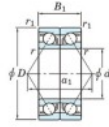

Deep groove ball bearing single row 7076-BDB-FY-JTEKT - 7076-BDB-FY-JTEKT

<https://www.123bearing.co.uk/bearing-housing/deep-groove-bearing/single-row/7076-bdb-fy-jtekt>

Boundary dimensions

Bearing No.	Boundary dimensions(mm)						Basic load ratings(kN)		Fatigue load limit(kN)	factor	Limiting speeds(min-1)
	d	D	B	r1(mm)	r2(mm)	C0	C00	Grease lub.			
7076BDB FY	380	560	164	5	2	959	1740	41.5	-	560	

PRODUCT FEATURES

Brand	JTEKT
N° Ean13	3616060649263
Inside diameter	380 mm
Inside diameter	14.961" inch
Outside diameter	560 mm
Outside diameter	22.047" inch
Thickness	164 mm
Thickness	6.457" inch
Limiting speed	560 rpm
Dynamic load	959 kN
Static load	1740 kN
Packaging	1

contact@123bearing.co.uk

02038 087 274

CRT4 de Lesquin 60 Rue Du Haut De Sainghin 59273 Fretin FRANCE