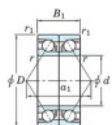

Deep groove ball bearing single row 7076-BDB-FY-JTEKT - 7076-BDB-FY-JTEKT

<https://www.123bearing.co.uk/bearing-housing/deep-groove-bearing/single-row/7076-bdb-fy-jtekt>

Boundary dimensions

Bearing No.	Boundary dimensions(mm)						Basic load ratings(kN)		Fatigue load limit(kN) C₁₀	factor	Limiting speeds(min-1) Grease Lub.
	d	D	B	r1(mm)	r2(mm)	C₀	C₀₀				
7076BDB FY	380	560	164	5	2	959	1740	41.5	-	560	

PRODUCT FEATURES

Brand	JTEKT
N° Ean13	3616060649263
Inside diameter	380 mm
Inside diameter	14.961" inch
Outside diameter	560 mm
Outside diameter	22.047" inch
Thickness	164 mm
Thickness	6.457" inch
Limiting speed	560 rpm
Dynamic load	959 kN
Static load	1740 kN
Packaging	1

contact@123bearing.co.uk

02038 087 274

CRT4 de Lesquin 60 Rue Du Haut De Sainghin 59273 Fretin FRANCE