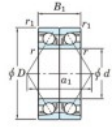

Deep groove ball bearing single row 7072-BDB-FY-JTEKT - 7072-BDB-FY-JTEKT

<https://www.123bearing.co.uk/bearing-housing/deep-groove-bearing/single-row/7072-bdb-fy-jtekt>

Boundary dimensions

Bearing No.	Boundary dimensions(mm)					Basic load ratings(kN)		Fatigue load limit(kN)	factor	Limiting speeds(min-1)
	d	D	B	r1(r/min)	r2(r/min)	Cr	CO			
7072BDB FY	360	540	164	5	2	937	1650	40.1	-	600

PRODUCT FEATURES

Brand	JTEKT
N° Ean13	3616060649249
Inside diameter	360 mm
Outside diameter	540 mm
Thickness	164 mm
Limiting speed	600 rpm
Dynamic load	937 kN
Static load	1650 kN
Packaging	1

contact@123bearing.co.uk

02038 087 274

CRT4 de Lesquin 60 Rue Du Haut De Sainghin 59273 Fretin FRANCE